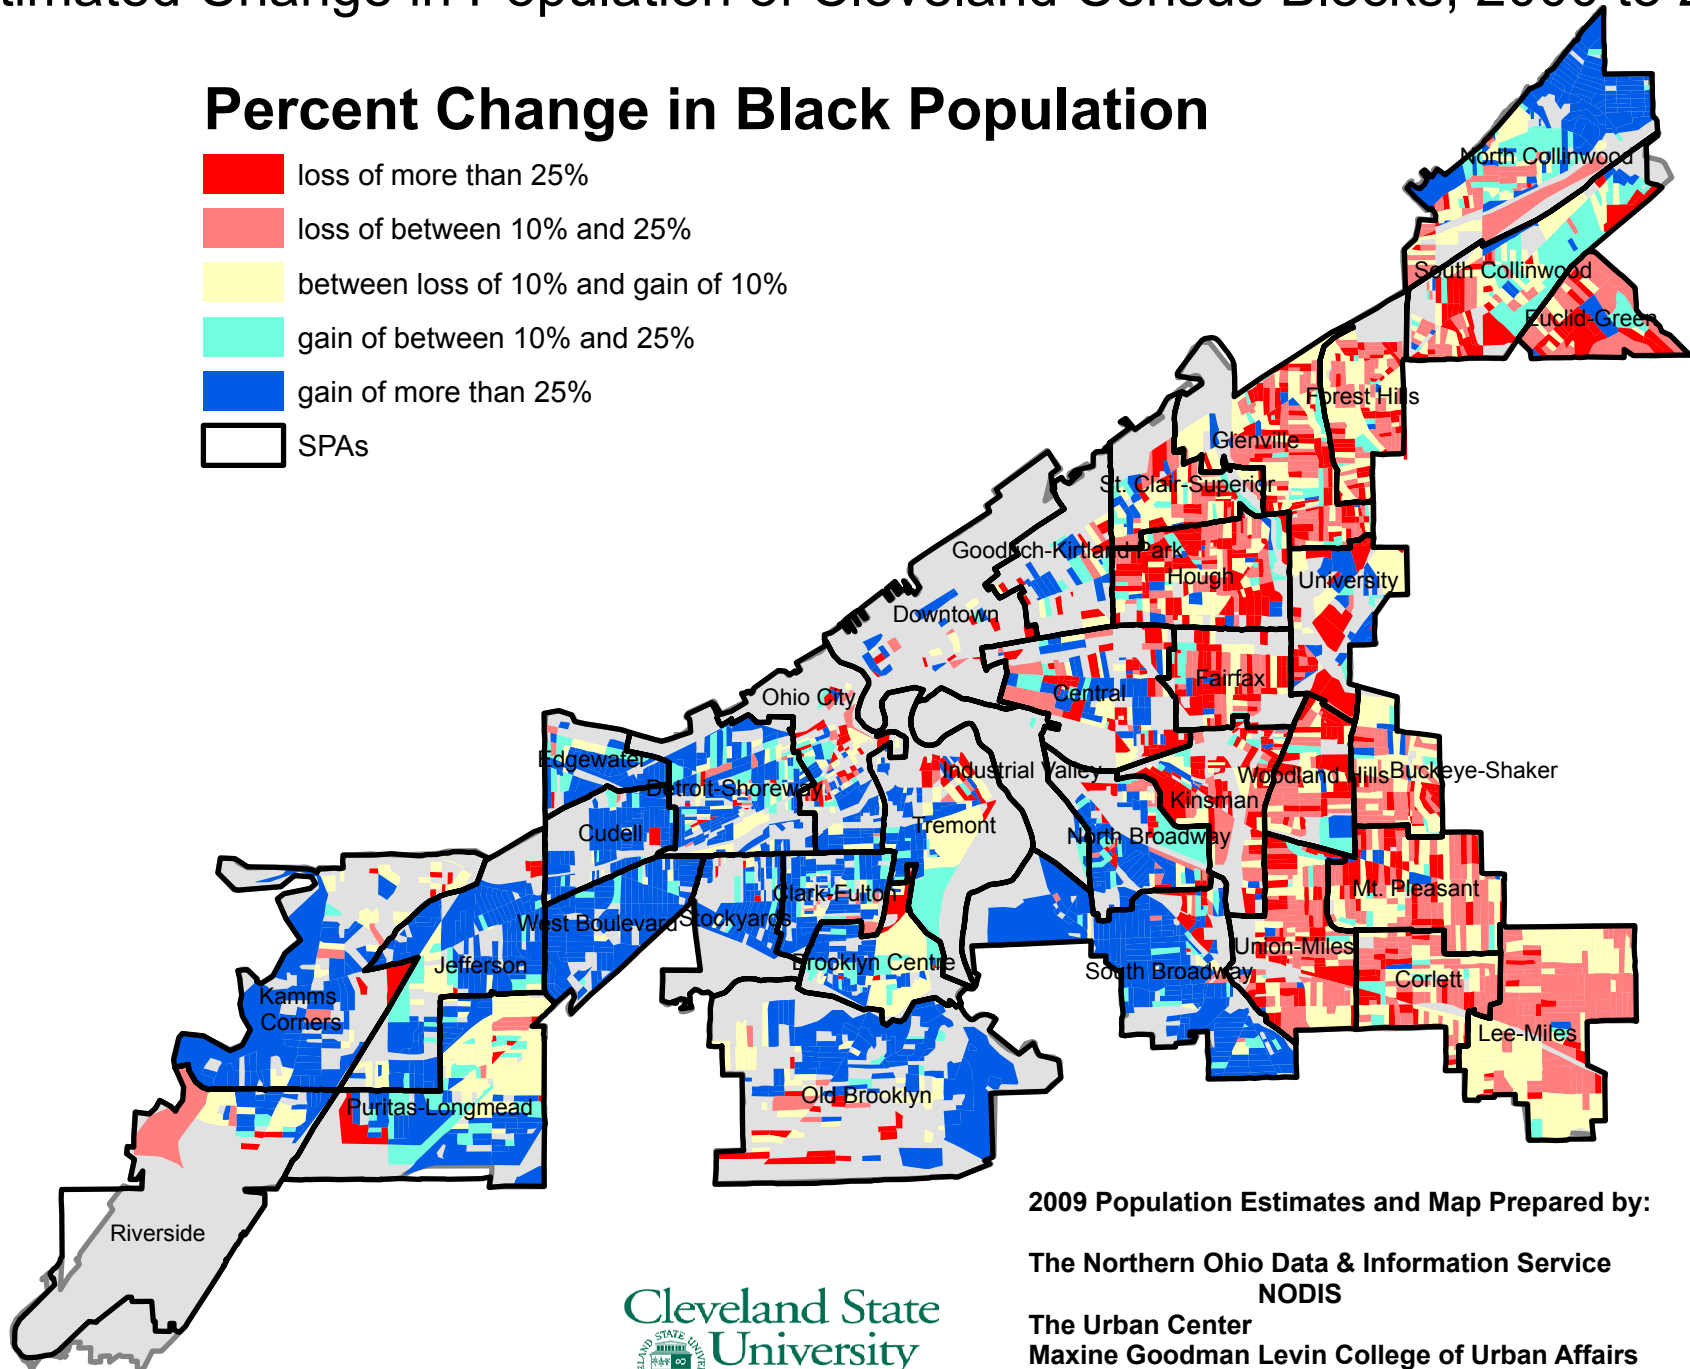

# Estimated Change in Population of Cleveland Census Blocks, 2000 to 2009

## Percent Change in Black Population

2009 Population Estimates and Map Prepared by:

The Northern Ohio Data & Information Service  
NODIS

The Urban Center  
Maxine Goodman Levin College of Urban Affairs  
Cleveland State University  
April 2009 mjs