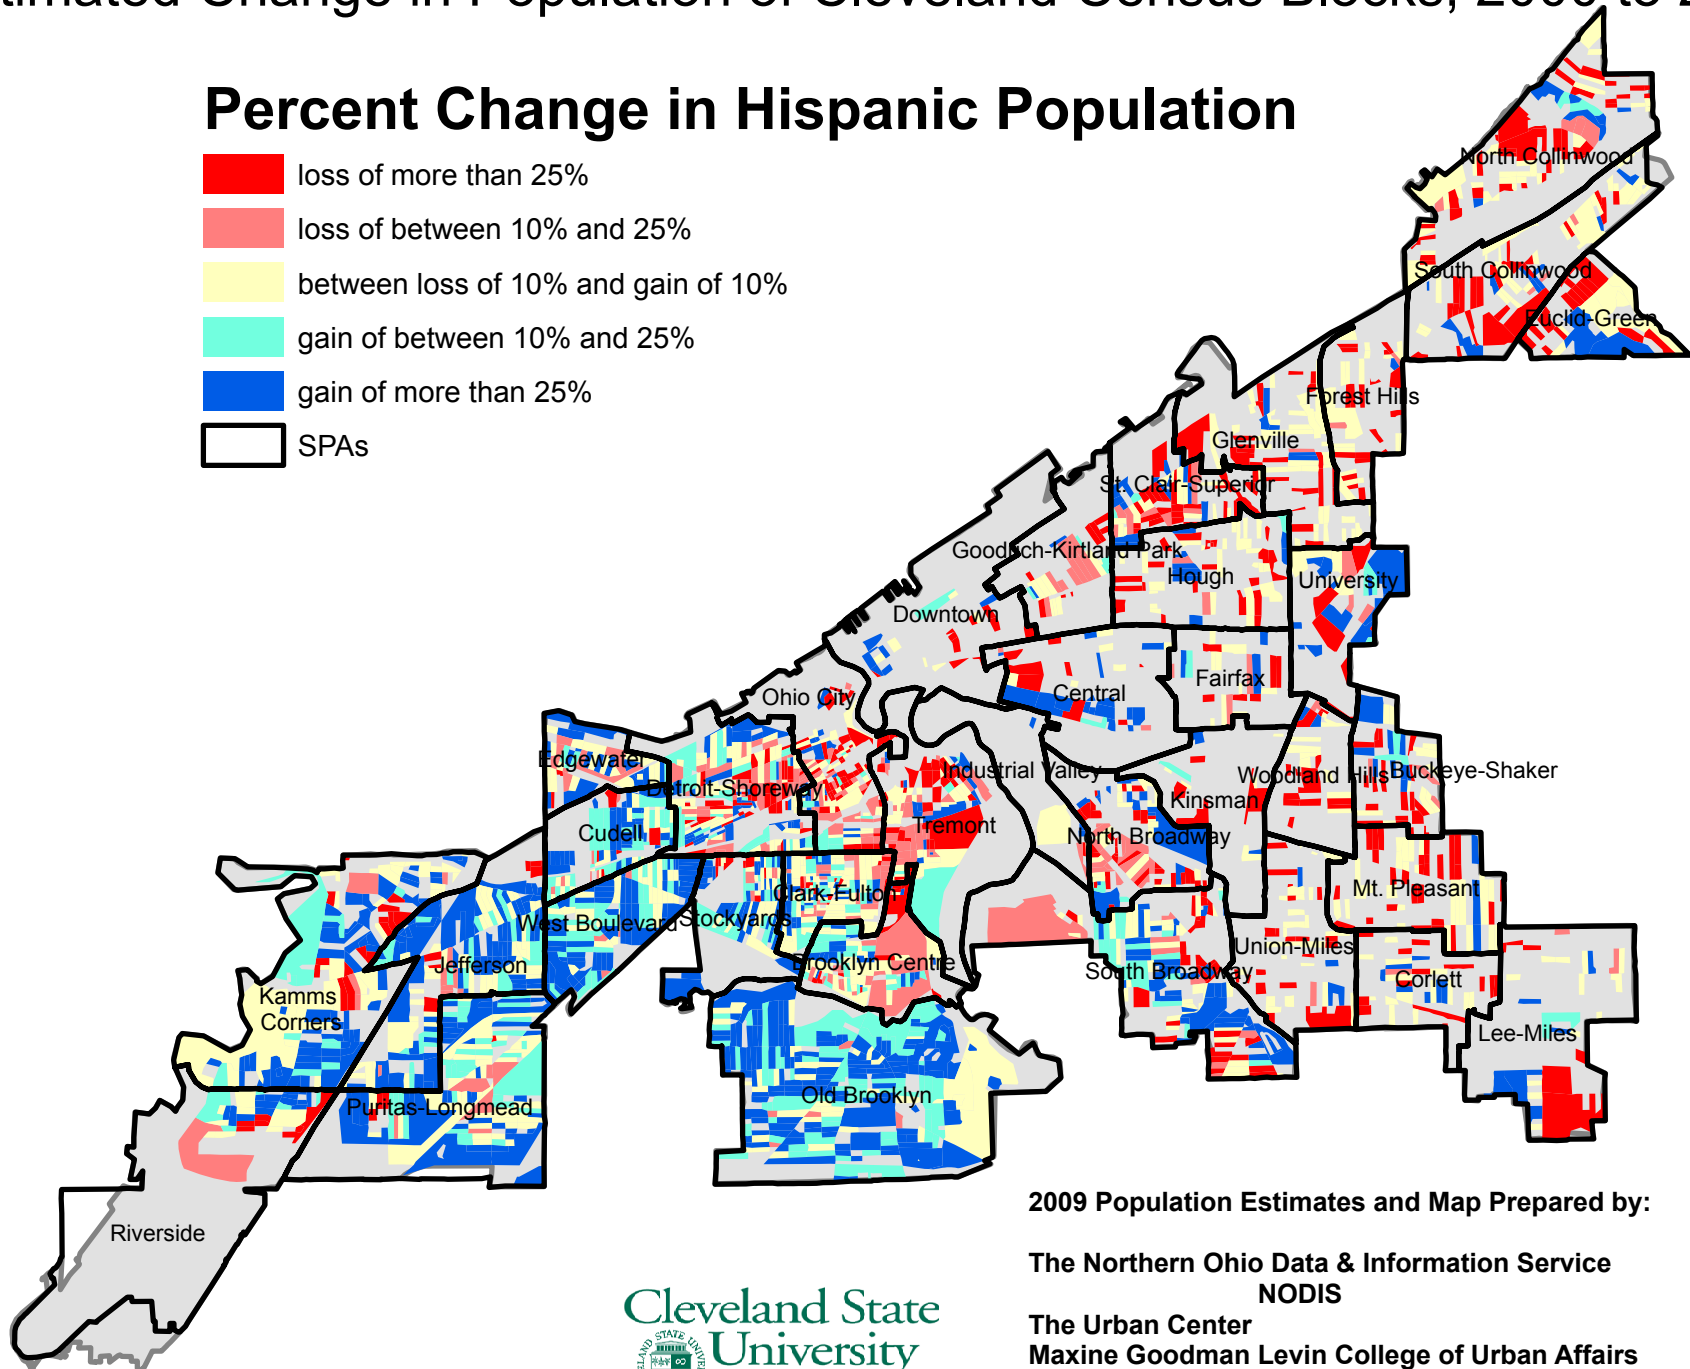

# Estimated Change in Population of Cleveland Census Blocks, 2000 to 2009

## Percent Change in Hispanic Population

2009 Population Estimates and Map Prepared by:

The Northern Ohio Data & Information Service  
NODIS

The Urban Center  
Maxine Goodman Levin College of Urban Affairs  
Cleveland State University  
April 2009 mjs