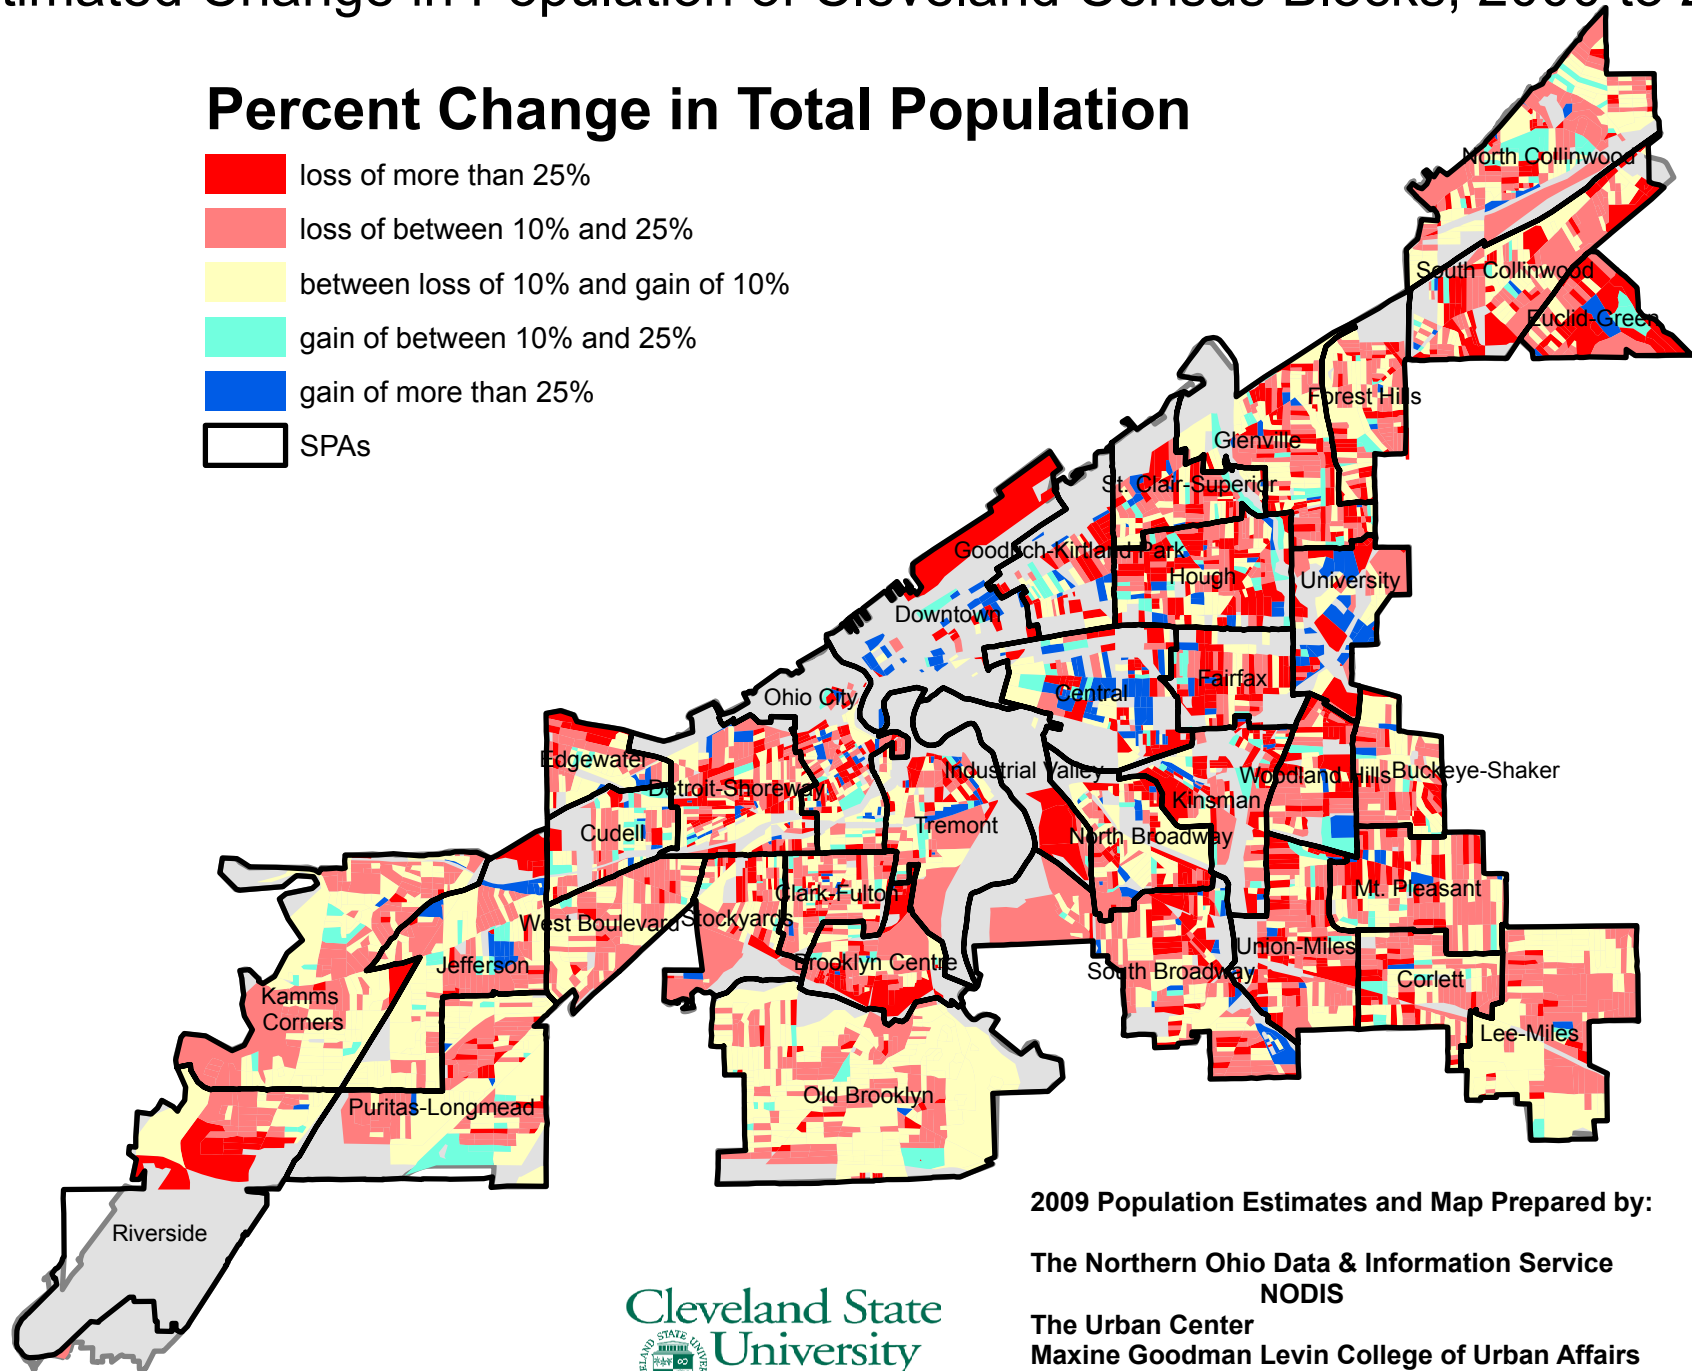

Estimated Change in Population of Cleveland Census Blocks, 2000 to 2009

Percent Change in Total Population

2009 Population Estimates and Map Prepared by:

The Northern Ohio Data & Information Service
NODIS